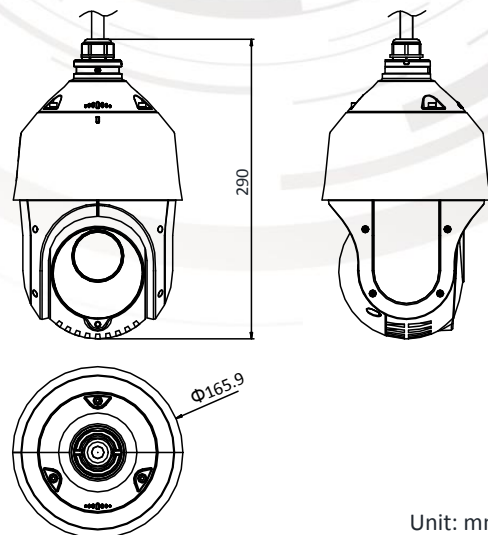

**HWP-N4215IH-DE (B)**  
**2MP 15× IR Network Speed Dome**

**Key Features**

- 1/2.8" progressive scan CMOS
- Up to 1920 × 1080@30fps resolution
- Min. illumination:  
Color: 0.005 Lux @(F1.6, AGC ON)  
B/W: 0.001 Lux @(F1.6, AGC ON)  
0 Lux with IR
- Up to 100 m IR distance
- 15× optical zoom, 16× digital zoom
- 120 dB WDR, 3D DNR, HLC, BLC, Smart IR
- 12 VDC & PoE (802.3at, class4)
- Support H.265+/H.265 video compression
- Up to 24 programmable privacy masks
- Support ROI

**Dimensions**

Unit: mm

**Available Model**

- HWP-N4215IH-DE (B)