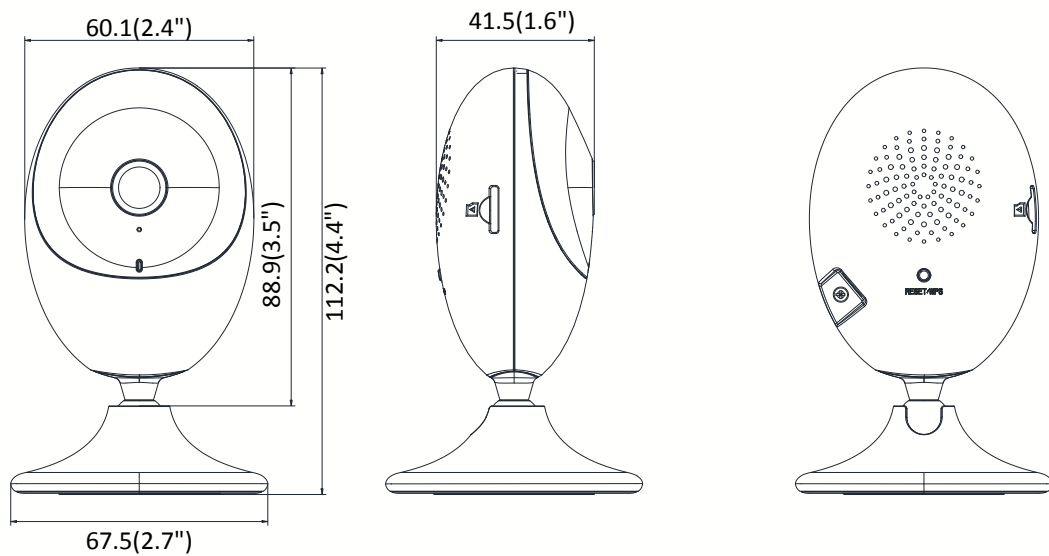

Wireless Standards	IEEE802.11b, 802.11g, 802.11n
Frequency Range	2.4 GHz - 2.4835 GHz
Channel Bandwidth	20/40MHz Support
Protocols	802.11b: CCK, QPSK, BPSK, 802.11g/n: OFDM
Security	64/128-bit WEP, WPA/WPA2, WPA-PSK/WPA2-PSK, WPS
Transfer Rates	11b: 11Mbps, 11g: 54Mbps, 11n: up to 150Mbps
Wireless Range	50 meters (The performance varies based on actual environment)
General	
Operating Conditions	-10 °C to 40°C (14 °F to 104 °F), Humidity 95% or less (non-condensing)
Power Supply	5 VDC ± 10 %, micro USB interface
Current	Max. 0.9A
Power Consumption	Max. 4.5W
IR Range	Up to 10 meters
Material	Plastic
Dimensions	Φ 67.5 × 112.2 mm (Φ 2.7" × 4.4")
Weight	115 g (0.3 lbs)

Ordering Models

HWC-C120-D/W (2.8 mm)

Dimensions